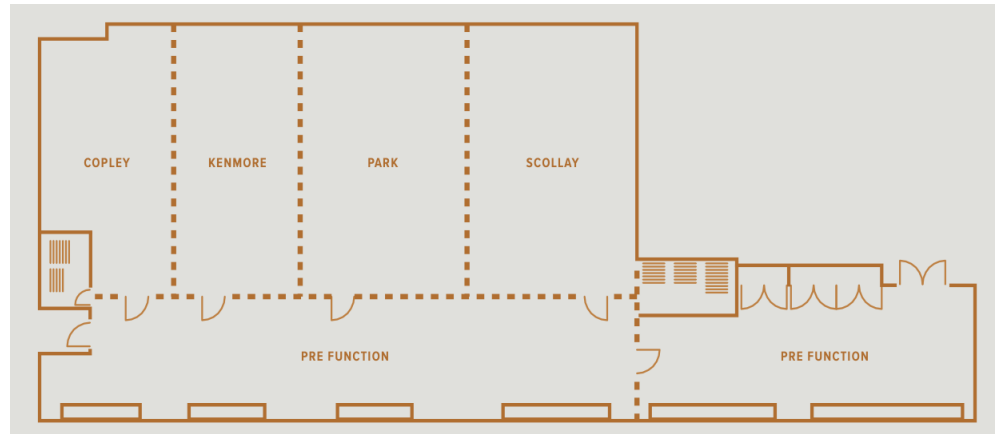

Registration Pages

Wi-Fi
SSID: MIPI Alliance
Pwd: morecowbell

Hilton Boston Park Plaza Floor Plan

Lower Lobby

The Terrace

Lower Lobby

The Square

4F

The Fourth Floor offers twenty smaller meeting rooms, all with natural light, that are perfect for breakouts, seminars and training sessions. These rooms offer a convenient centralized location that is easy to reach from the larger rooms on the Mezzanine Level.