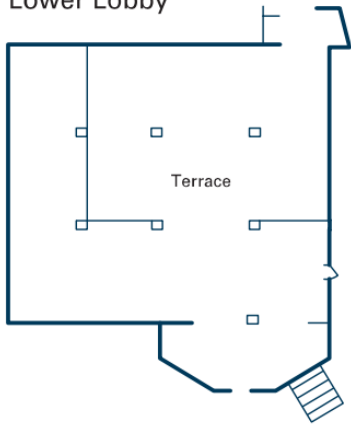

Registration Pages

Wi-Fi
SSID: MIPI Alliance
Pwd: morecowbell

Hilton Boston Park Plaza Floor Plan

Lower Lobby

The Terrace

Lower Lobby

The Square

4F

The Fourth Floor offers twenty smaller meeting rooms, all with natural light, that are perfect for breakouts, seminars and training sessions. These rooms offer a convenient centralized location that is easy to reach from the larger rooms on the Mezzanine Level.